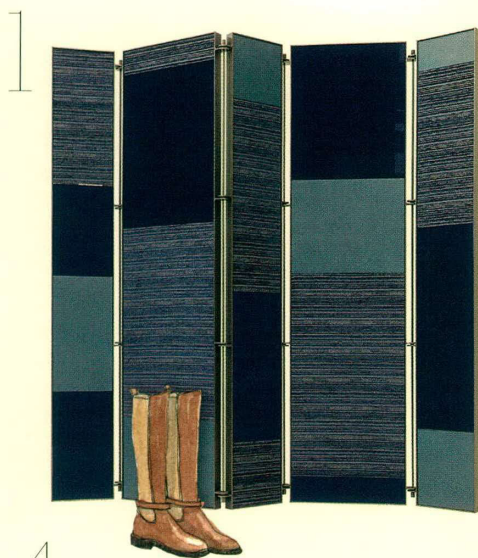

HOUSE & GARDEN

January
2017
£4.30

INTERNATIONAL INTERIORS

*Houses in DEVON,
SOMERSET,
NEW YORK
and MOROCCO*

WINTER COMFORTS

BRILLIANT IDEAS FOR FIREPLACES AND STOVES
CELEBRATING CHRISTMAS WITH EMMA BRIDGEWATER
STEVIE PARLE'S INDIAN VEGETARIAN DISHES

PLUS
THE FROZEN
GARDENS OF
A HIGHLAND
CASTLE

Brass-plated laminated veneer **'Blink'** (white), by Yabu Pushelberg, 177 x 207cm, £4,032, from Stellar Works

1 Bronze, brass, leather and textile **'Puzzle'** (blue), 220 x 196cm, €25,000, from Oitoemponto. **2** Lacquered-metal and stained-glass **'Credenza'**, by Patricia Urquiola and Federico Pepe, 167 x 127cm, limited edition of 30, €15,000, from Spazio Pontaccio. **3** Tempered glass **'Vela'**, by Paola Vella and Ellen Bernhardt, 180 x 101 x 80cm, €2,981, from Arflex. **4** Mirror-glass, brass and cotton-mix jacquard **'Paravento 055'** (two shown), 250 x 200cm, €21,960 each, from Dimore Studio. **5** Oak, concrete, steel and mirror **'Bialik'**, 210 x 91 x 49cm, from £8,400, from David Amar Studio. **6** Woven ash **'Bayleaf'**, 180 x 150cm, £795, from Sebastian Cox. **7** Polyethylene **'Picket'** (red), 170 x 118cm, \$1,028, from Design By Them. **8** Engraved leather **'Fanflower'** (smoke), 210 x 180cm, from £8,640, from Genevieve Bennett. **9** Wood, paper and card **'Paper'** (white), by Studio Job, 180 x 175cm, £1,696, from Moooi. *For suppliers' details, see Stockists page* □